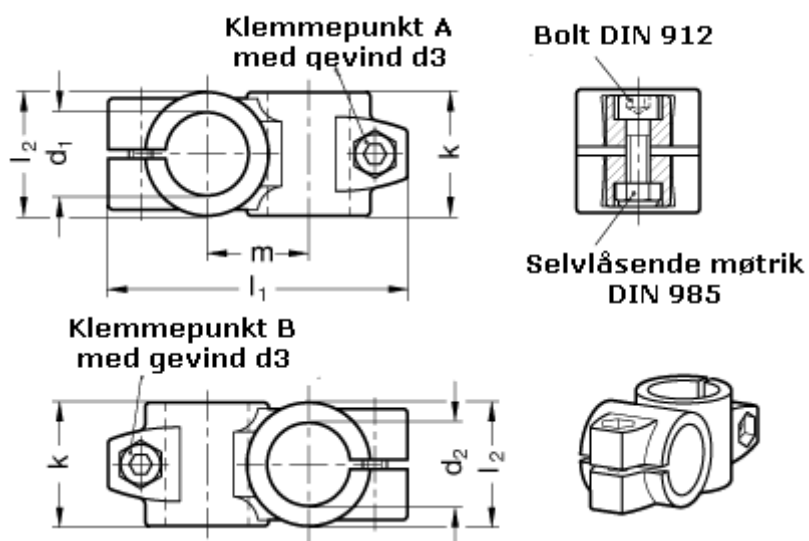

Article number: 20132B35B35562BL
Description: E+G 2-way pipe clamp
GN 132-B35-B35-56-2-BL

Measures

Adjustable clamp lever = GN 911-M10-40 have to be ordred separately

| | |
|----|---------|
| d1 | = 35 |
| d2 | = 35 |
| d3 | = M10 |
| k | = 56 |
| l1 | = 125.0 |
| l2 | = 56 |
| m | = 45 |